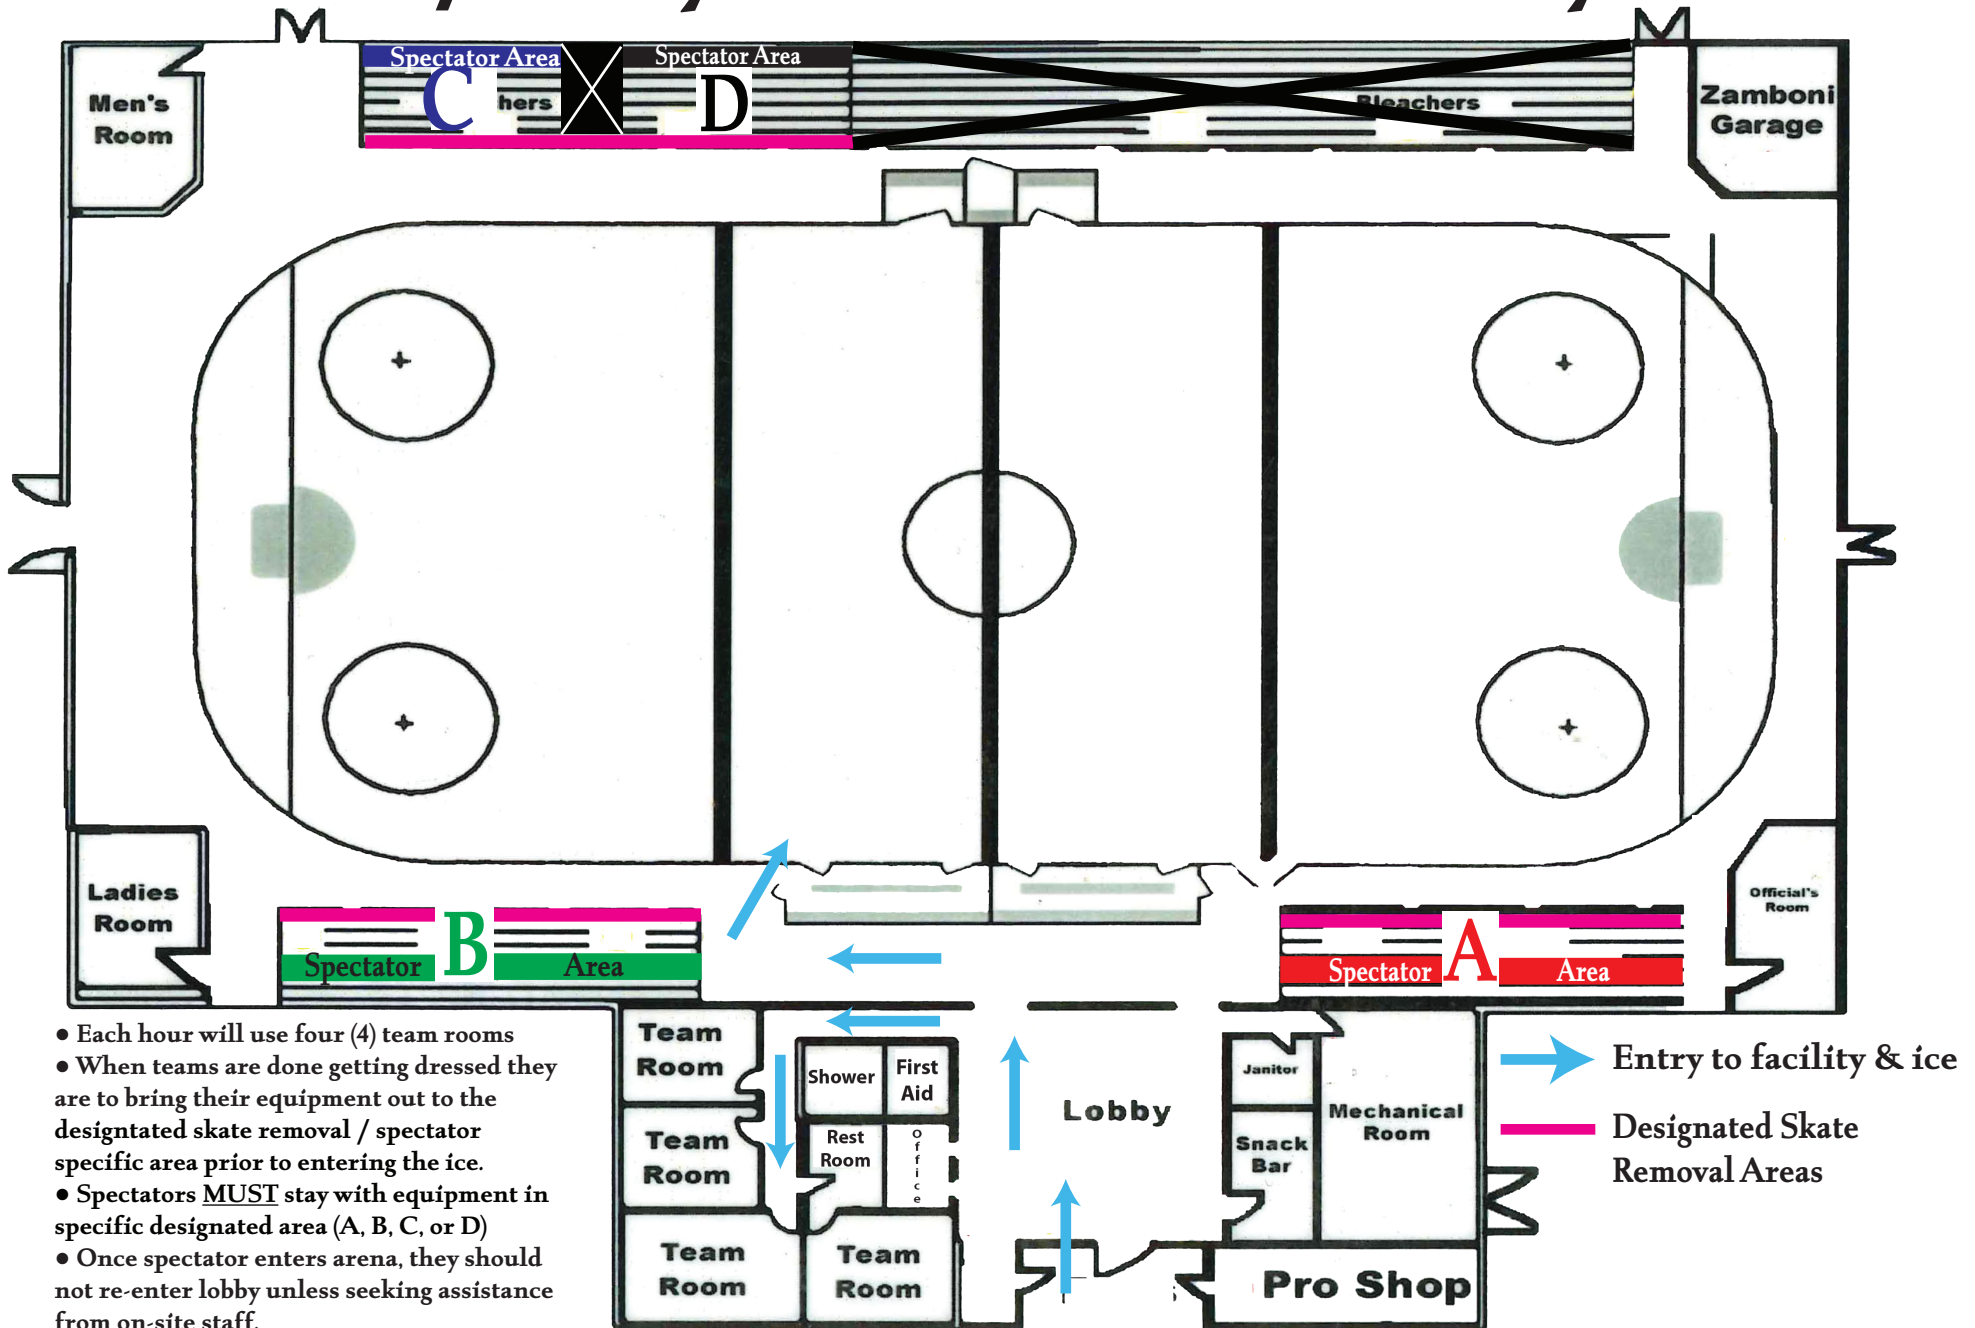

Collins/Moylan Arena Entry Plan

Collins/Moylan Arena Exit Plan

- When exiting the facility, teams will exit team benches and proceed to the designated skate removal where bags / guardians will be.
- Remove skates and exit the building through the specified doors.

 Exit from facility & ice
 Designated Skate Removal Areas