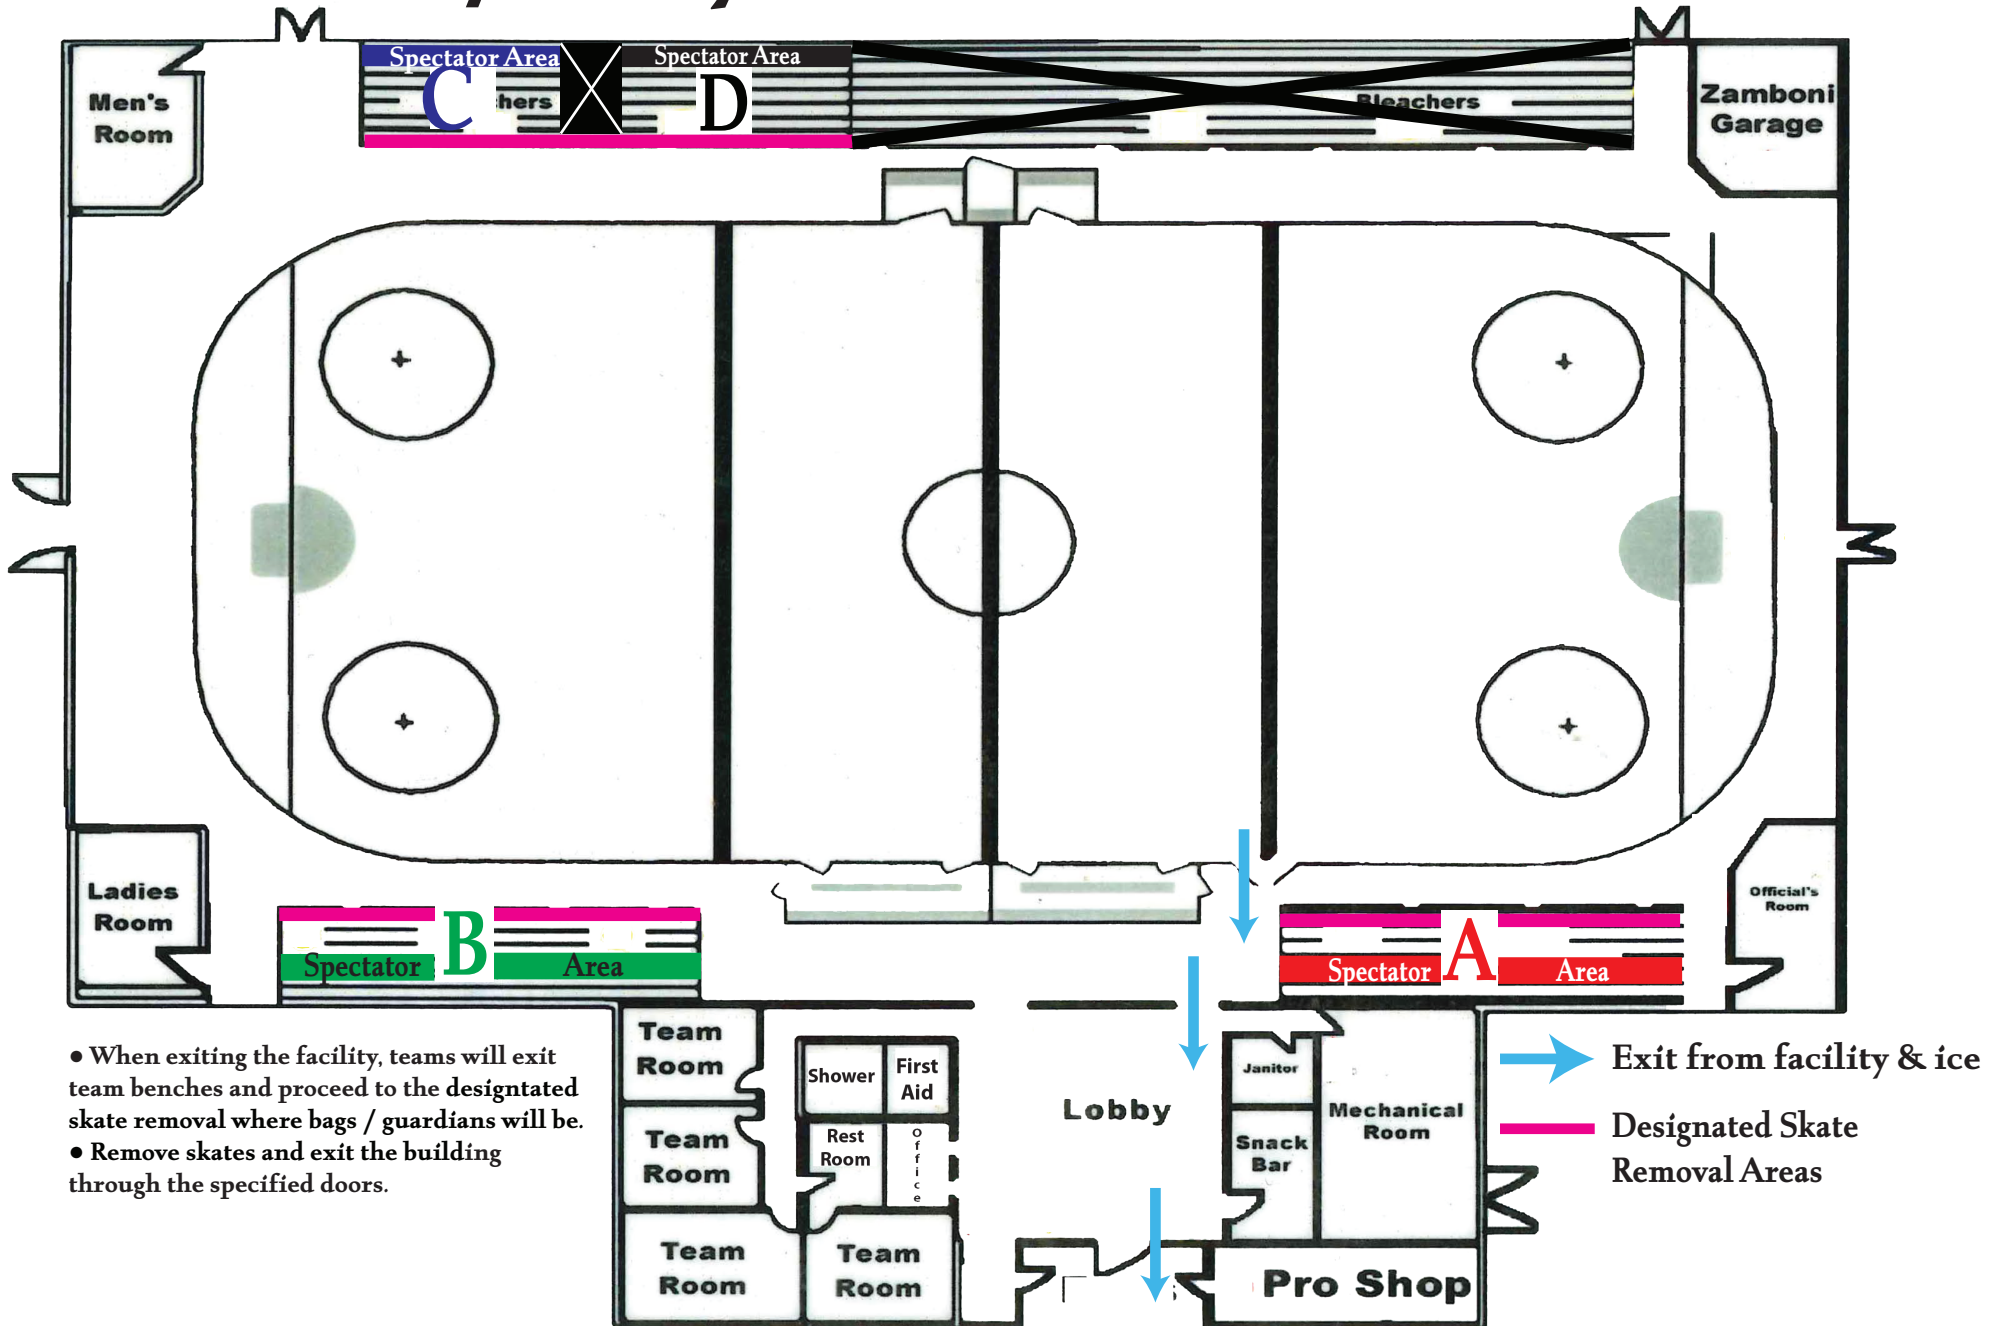

Collins/Moylan Arena Entry Plan

Collins/Moylan Arena Exit Plan

- When exiting the facility, teams will exit team benches and proceed to the designated skate removal where bags / guardians will be.
- Remove skates and exit the building through the specified doors.

 Exit from facility & ice
 Designated Skate Removal Areas