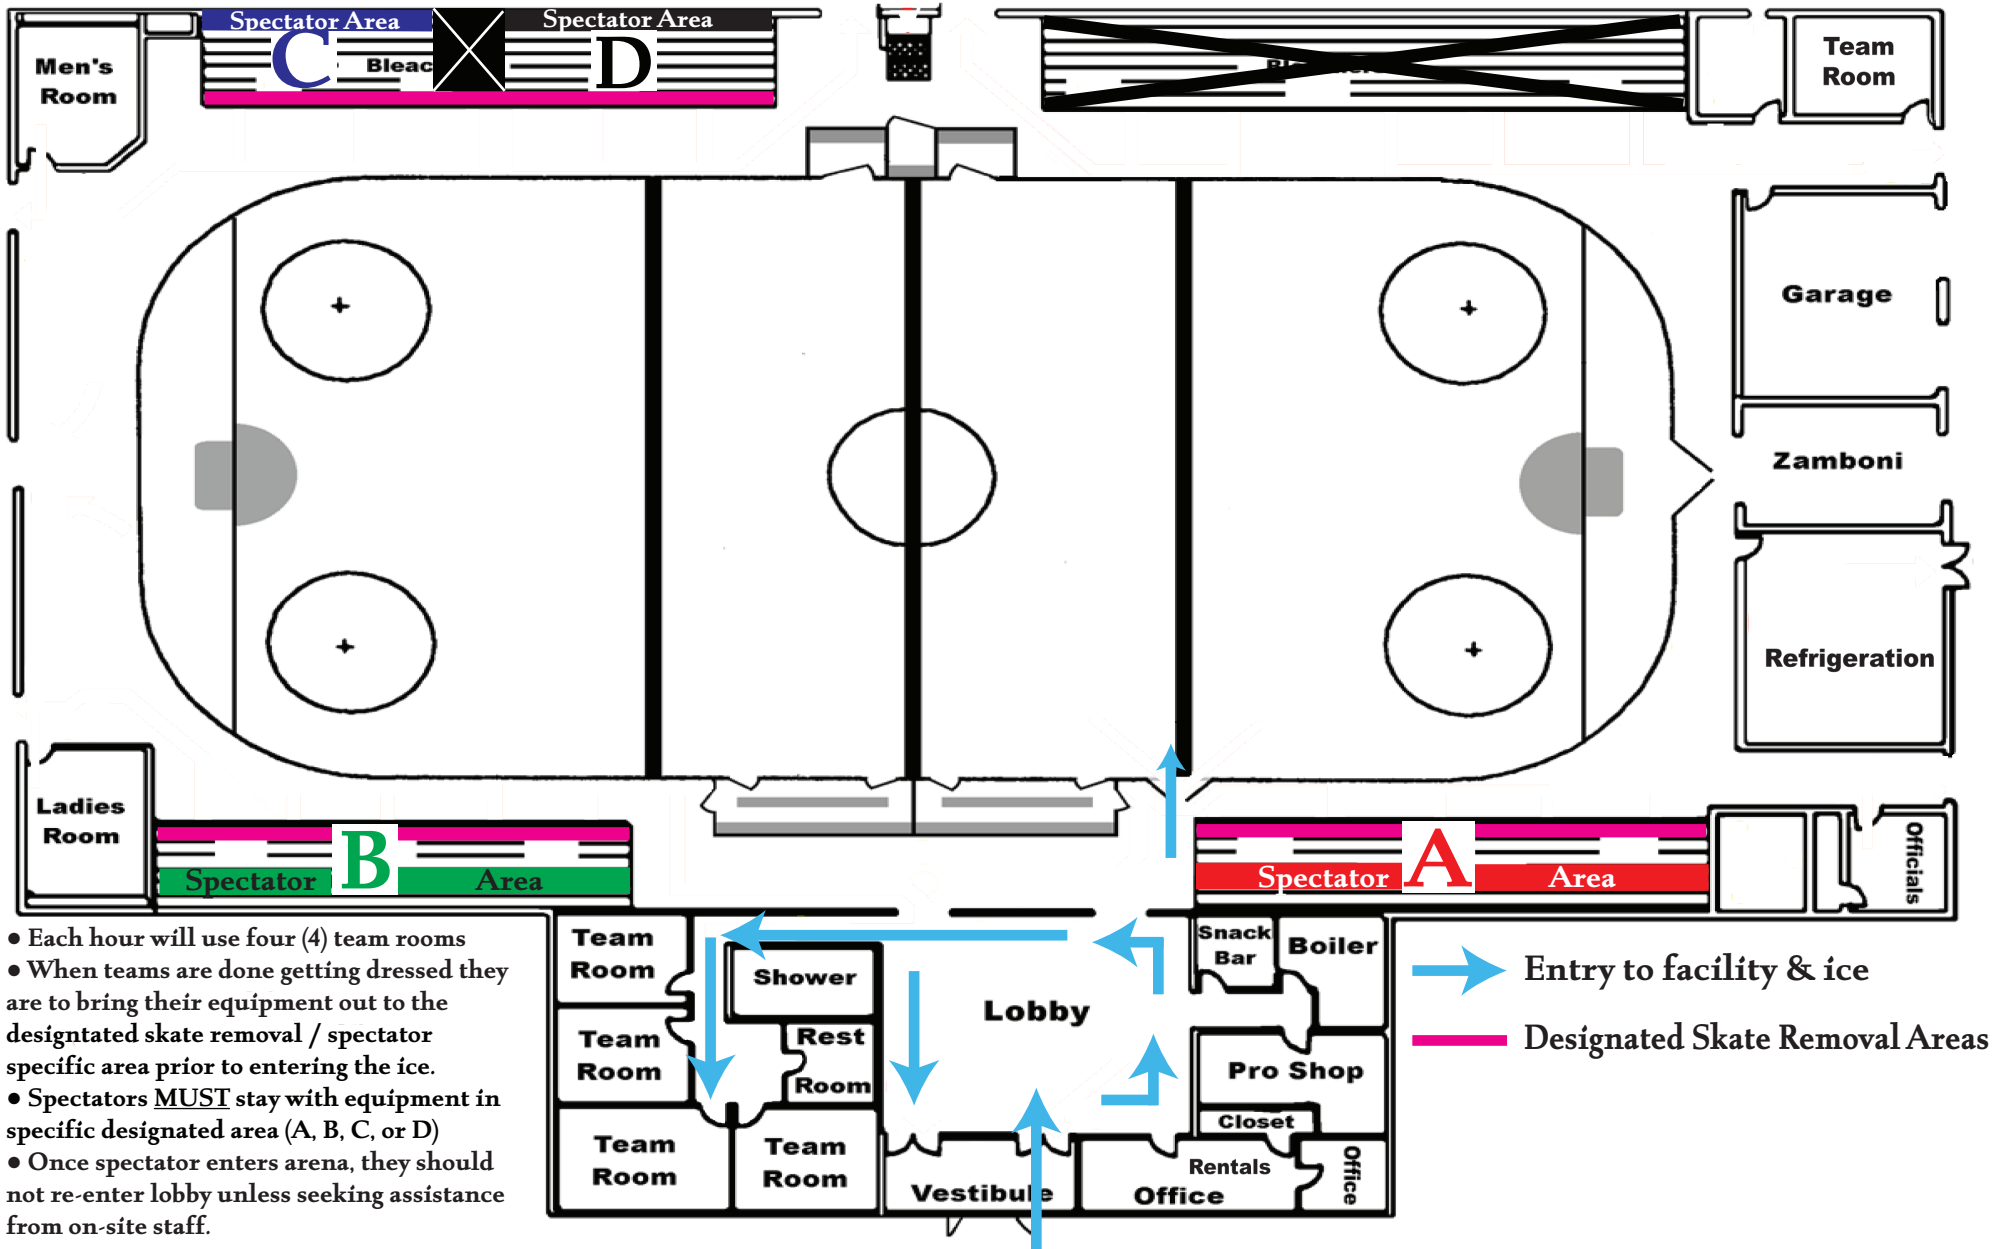

Gardner Veterans Arena Entry Plan

Gardner Veterans Arena Exit Plan

- When exiting the facility, teams will exit team benches and proceed to the designated skate removal where bags / guardians will be.
- Remove skates and exit the building through the specified doors.

 Exit to facility & ice
 Designated Skate Removal Areas