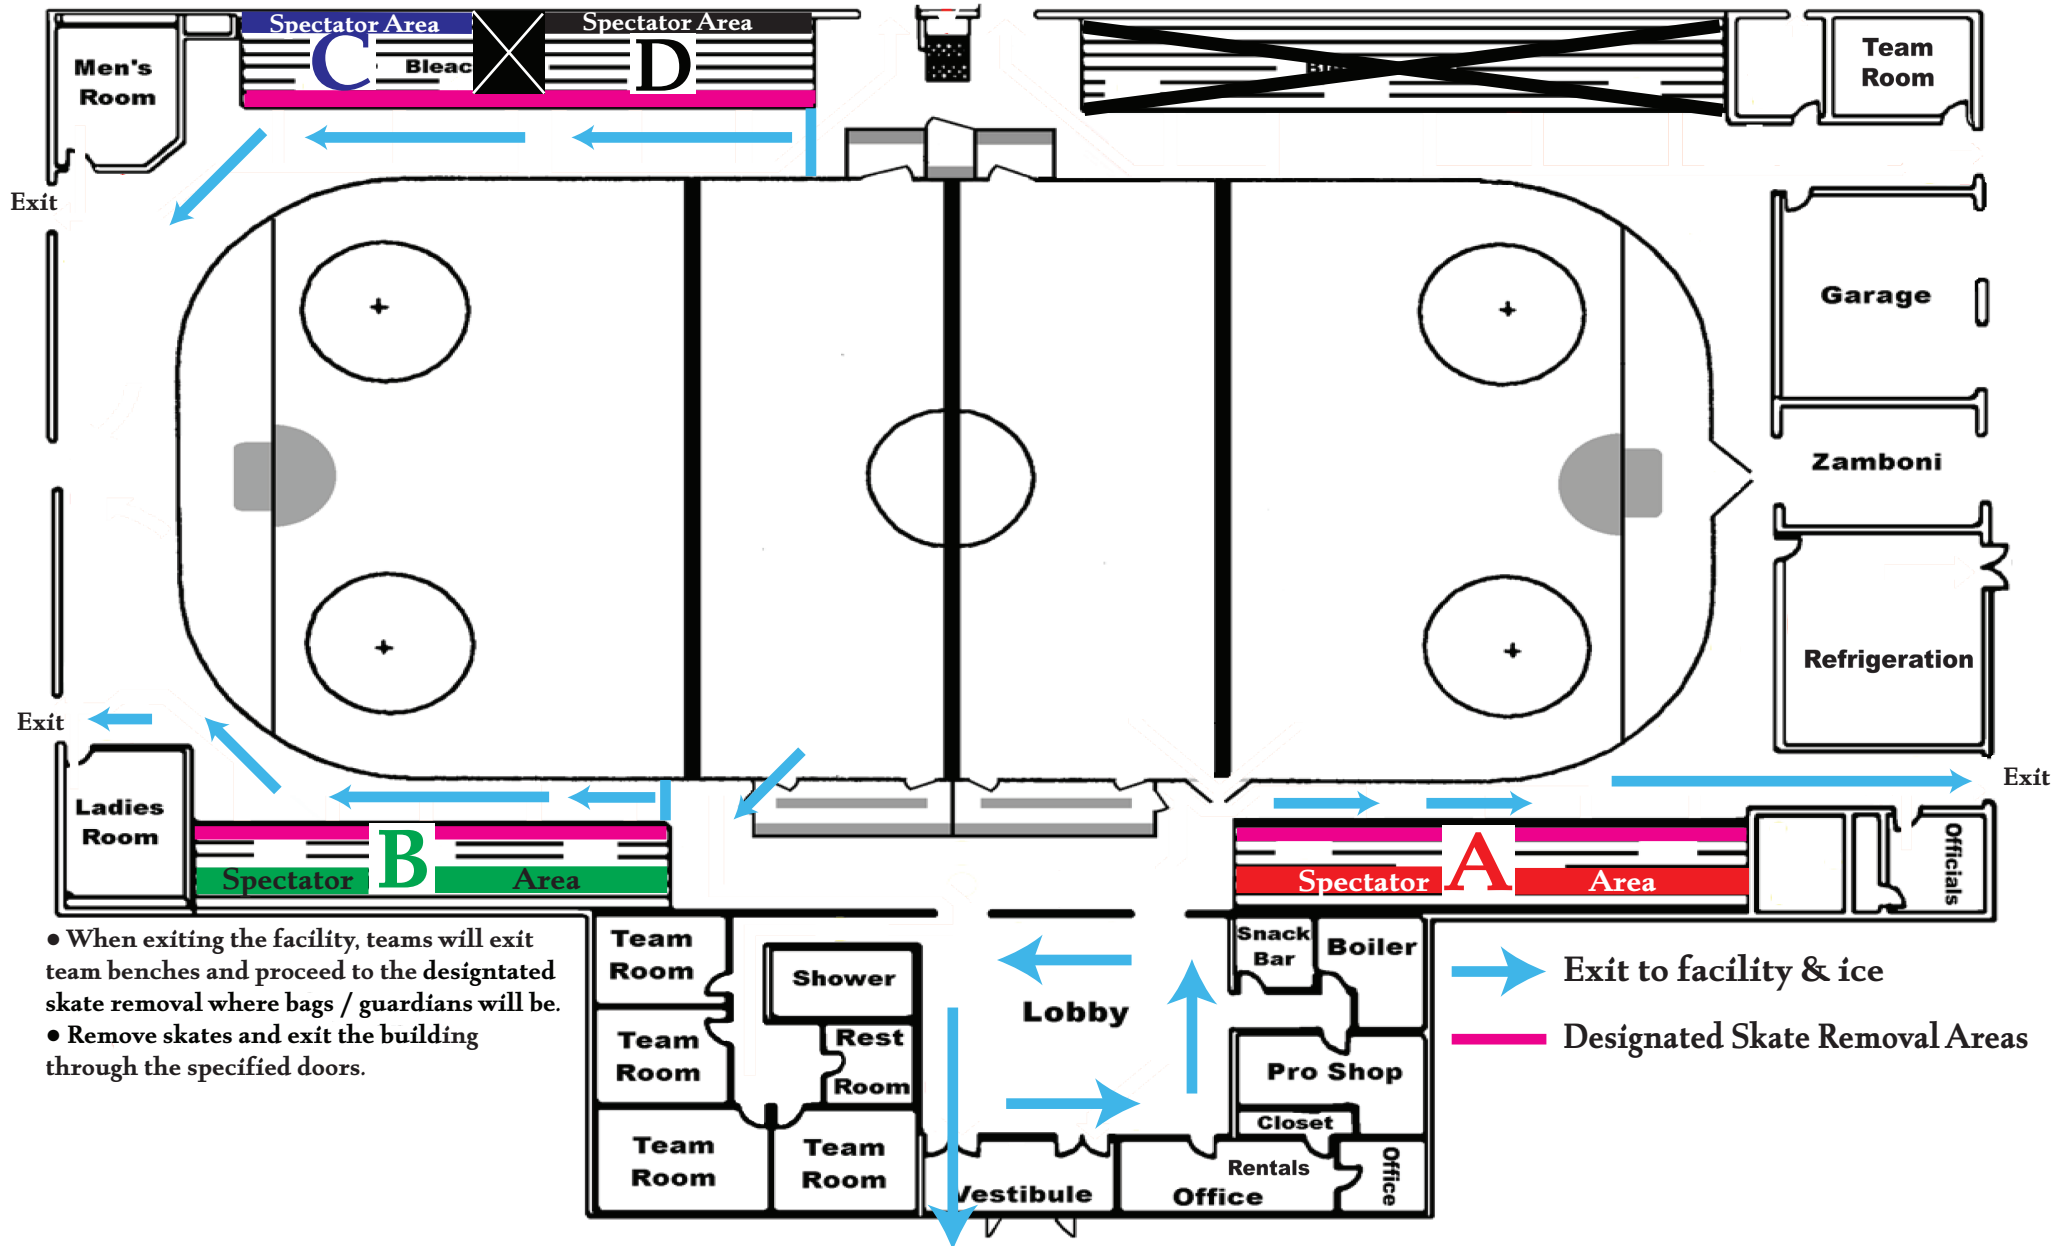

Gardner Veterans Arena Entry Plan

Gardner Veterans Arena Exit Plan

- When exiting the facility, teams will exit team benches and proceed to the designated skate removal where bags / guardians will be.
- Remove skates and exit the building through the specified doors.

 Exit to facility & ice
 Designated Skate Removal Areas